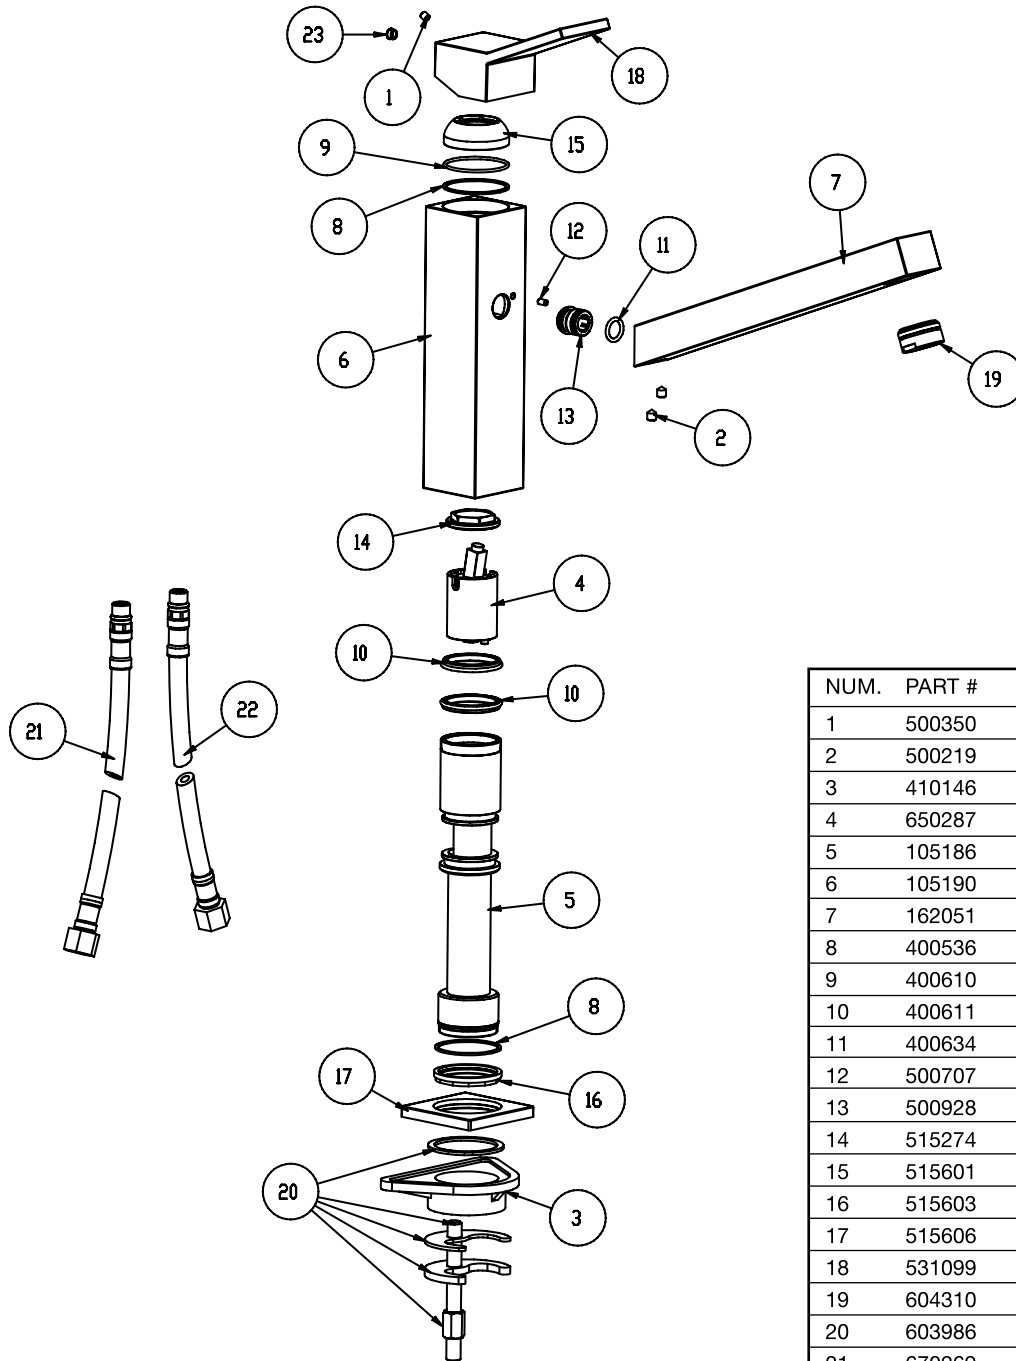

BLANCOQUADRIS™ SINGLE LEVER

MODEL 157-172

NUM.	PART #	DESCRIPTION
1	500350	GRUB SCREW
2	500219	GRUB SCREW
3	410146	FIXING SPACER
4	650287	CARTRIDGE
5	105186	INNER QUADRIS SEAT
6	105190	CHROME OUTER BODY
7	162051	CHROME SPOUT
8	400536	HOSTAFORM RING
9	400610	O-RING
10	400611	LIBS O-RING
11	400634	O-RING
12	500707	PIN
13	500928	BRASS SPOUT UNION
14	515274	CARTRIDGE NUT
15	515601	CHROME CARTRIDGE COVER
16	515603	BASE RING
17	515606	CHROME BASE
18	531099	CHROME LEVER
19	604310	MALE AERATOR
20	603986	FIXING KIT
21	670269	SS BRAIDED FLEX HOSE RED
22	670270	SS BRAIDED FLX HOSE BLUE
23	410544	CHROME ABS COVER